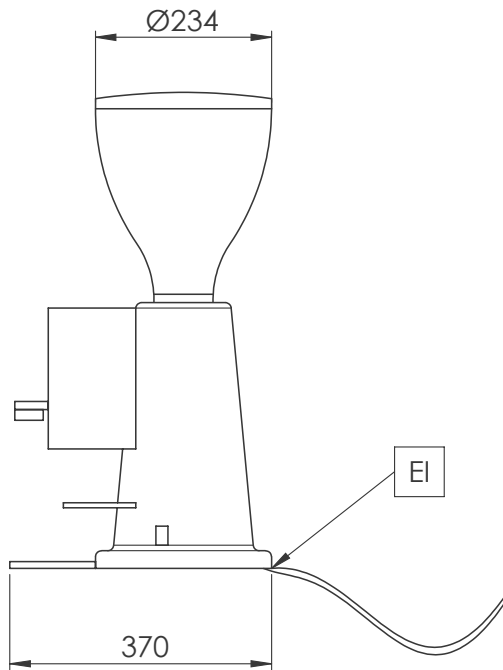

Coffee System Doser Coffee Grinder, Flat 65 mm

ITEM # _____

MODEL # _____

NAME # _____

SIS # _____

AIA # _____

602543 (GRND600)

Doser Coffee Grinder, flat,
65mm

Experience the Excellence
www.electroluxprofessional.com

Side

Front

Electric

Supply voltage:	230 V/1N ph/50/60 Hz
602543 (GRND600)	
Electrical power max.:	0.34 kW
Plug type:	CE-SCHUKO

Key Information:

External dimensions, Width:	230 mm
External dimensions, Depth:	370 mm
External dimensions, Height:	600 mm
Net weight:	13 kg
Shipping weight:	14 kg
Shipping height:	300 mm
Shipping width:	450 mm
Shipping depth:	700 mm
Shipping volume:	0.09 m ³