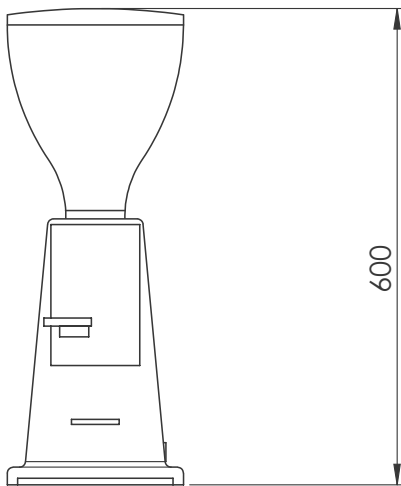

Coffee System Doser Coffee Grinder, Flat 65 mm

ITEM # _____

MODEL # _____

NAME # _____

SIS # _____

AIA # _____

602543 (GRND600)

Doser Coffee Grinder, flat,
65mm

Experience the Excellence
www.electroluxprofessional.com

Side

Front

Electric

Supply voltage:	230 V/1N ph/50/60 Hz
602543 (GRND600)	
Electrical power max.:	0.34 kW
Plug type:	CE-SCHUKO

Key Information:

External dimensions, Width:	230 mm
External dimensions, Depth:	370 mm
External dimensions, Height:	600 mm
Net weight:	13 kg
Shipping weight:	14 kg
Shipping height:	300 mm
Shipping width:	450 mm
Shipping depth:	700 mm
Shipping volume:	0.09 m ³